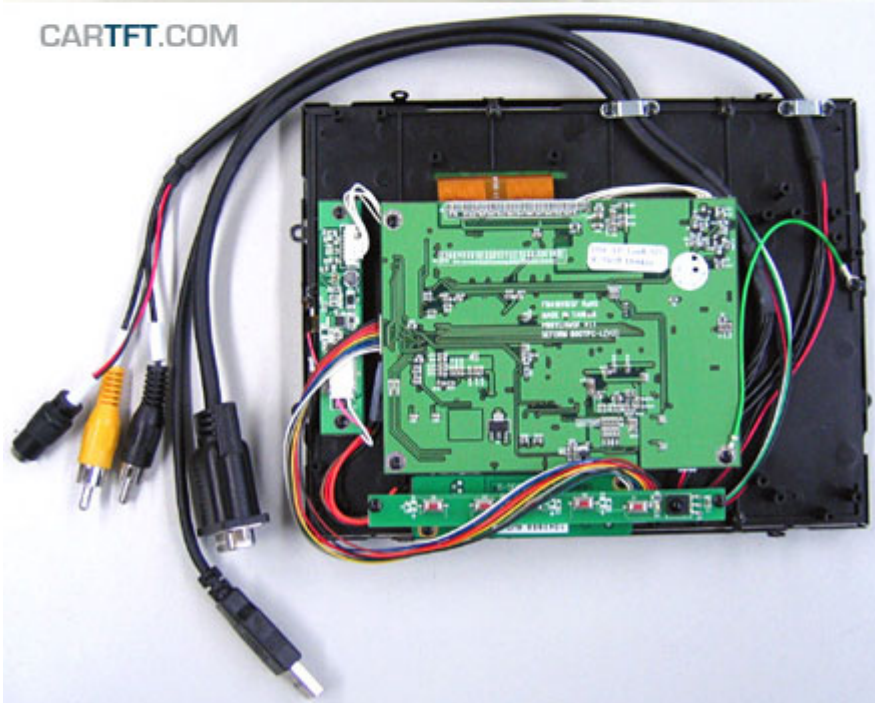

309.00 EUR  
incl. 19% VAT, plus [shipping](#)

- Open-Frame !
- LED Backlight !
- Auto Power On !

Support: [Dimensions](#) |  [Dimensions \(PDF\)](#)

**New** : LED-Backlight-Technology, with optimized color saturation enabling particular high and shining display. The scale of displayable color nuances is increased by 45% because of the new technology. Conventional LCDs are based on CCFL backlight, which can display approx. 72% of the standard color scale of NTSC (National Television Systems Committee). With LED-Backlight-Technology 104% of the NTSC-color scale can be displayed. This results in displaying in a highly realistic manner.

With the new Open-Frame TFT display-series from CarTFT you get back control : The ruggedized metal frame enables you a stable installation. The single modules (Mainboard, Touchscreen controller, Power inverter and button-frame) can be screwed off from the rear side and being positionated elsewhere. This way you can install the connector cables more easier and the display thickness shrinks also.

<b>Specifications</b>	
Screen size	8.0" digital
Aspect Ratio	4:3 wide TFT screen
Dot Resolution	2400x600= 1,440,000 dots
Physical Resolution	800x600
Supported Resolutions	640x480-1920x1080
Color configuration	RGB stripe
Brightness	600 nits
Contrast	500:1
Operating temperature	-30°C to 85°C
Power input	DC 9-30V
Power consumption	max. 10W
Video system	2x Video inputs (PAL/NTSC) 1x VGA input
Dimensions	185.6 x 143.6 x 27 mm Display : 162 x 121.5 mm
Video input signal	1.0Vp-p, composite video
Features	Full function OSD control (englisch) Auto Power On/Off LED backlight Autodimmer
What is included ?	- 8.0" VGA Open-Frame Touchscreen TFT with Video-support
	- Power Adapter f. EU 230V
	- Cigarette Lighter Adapter
	- Touchscreen Driver-CD
	- Manual